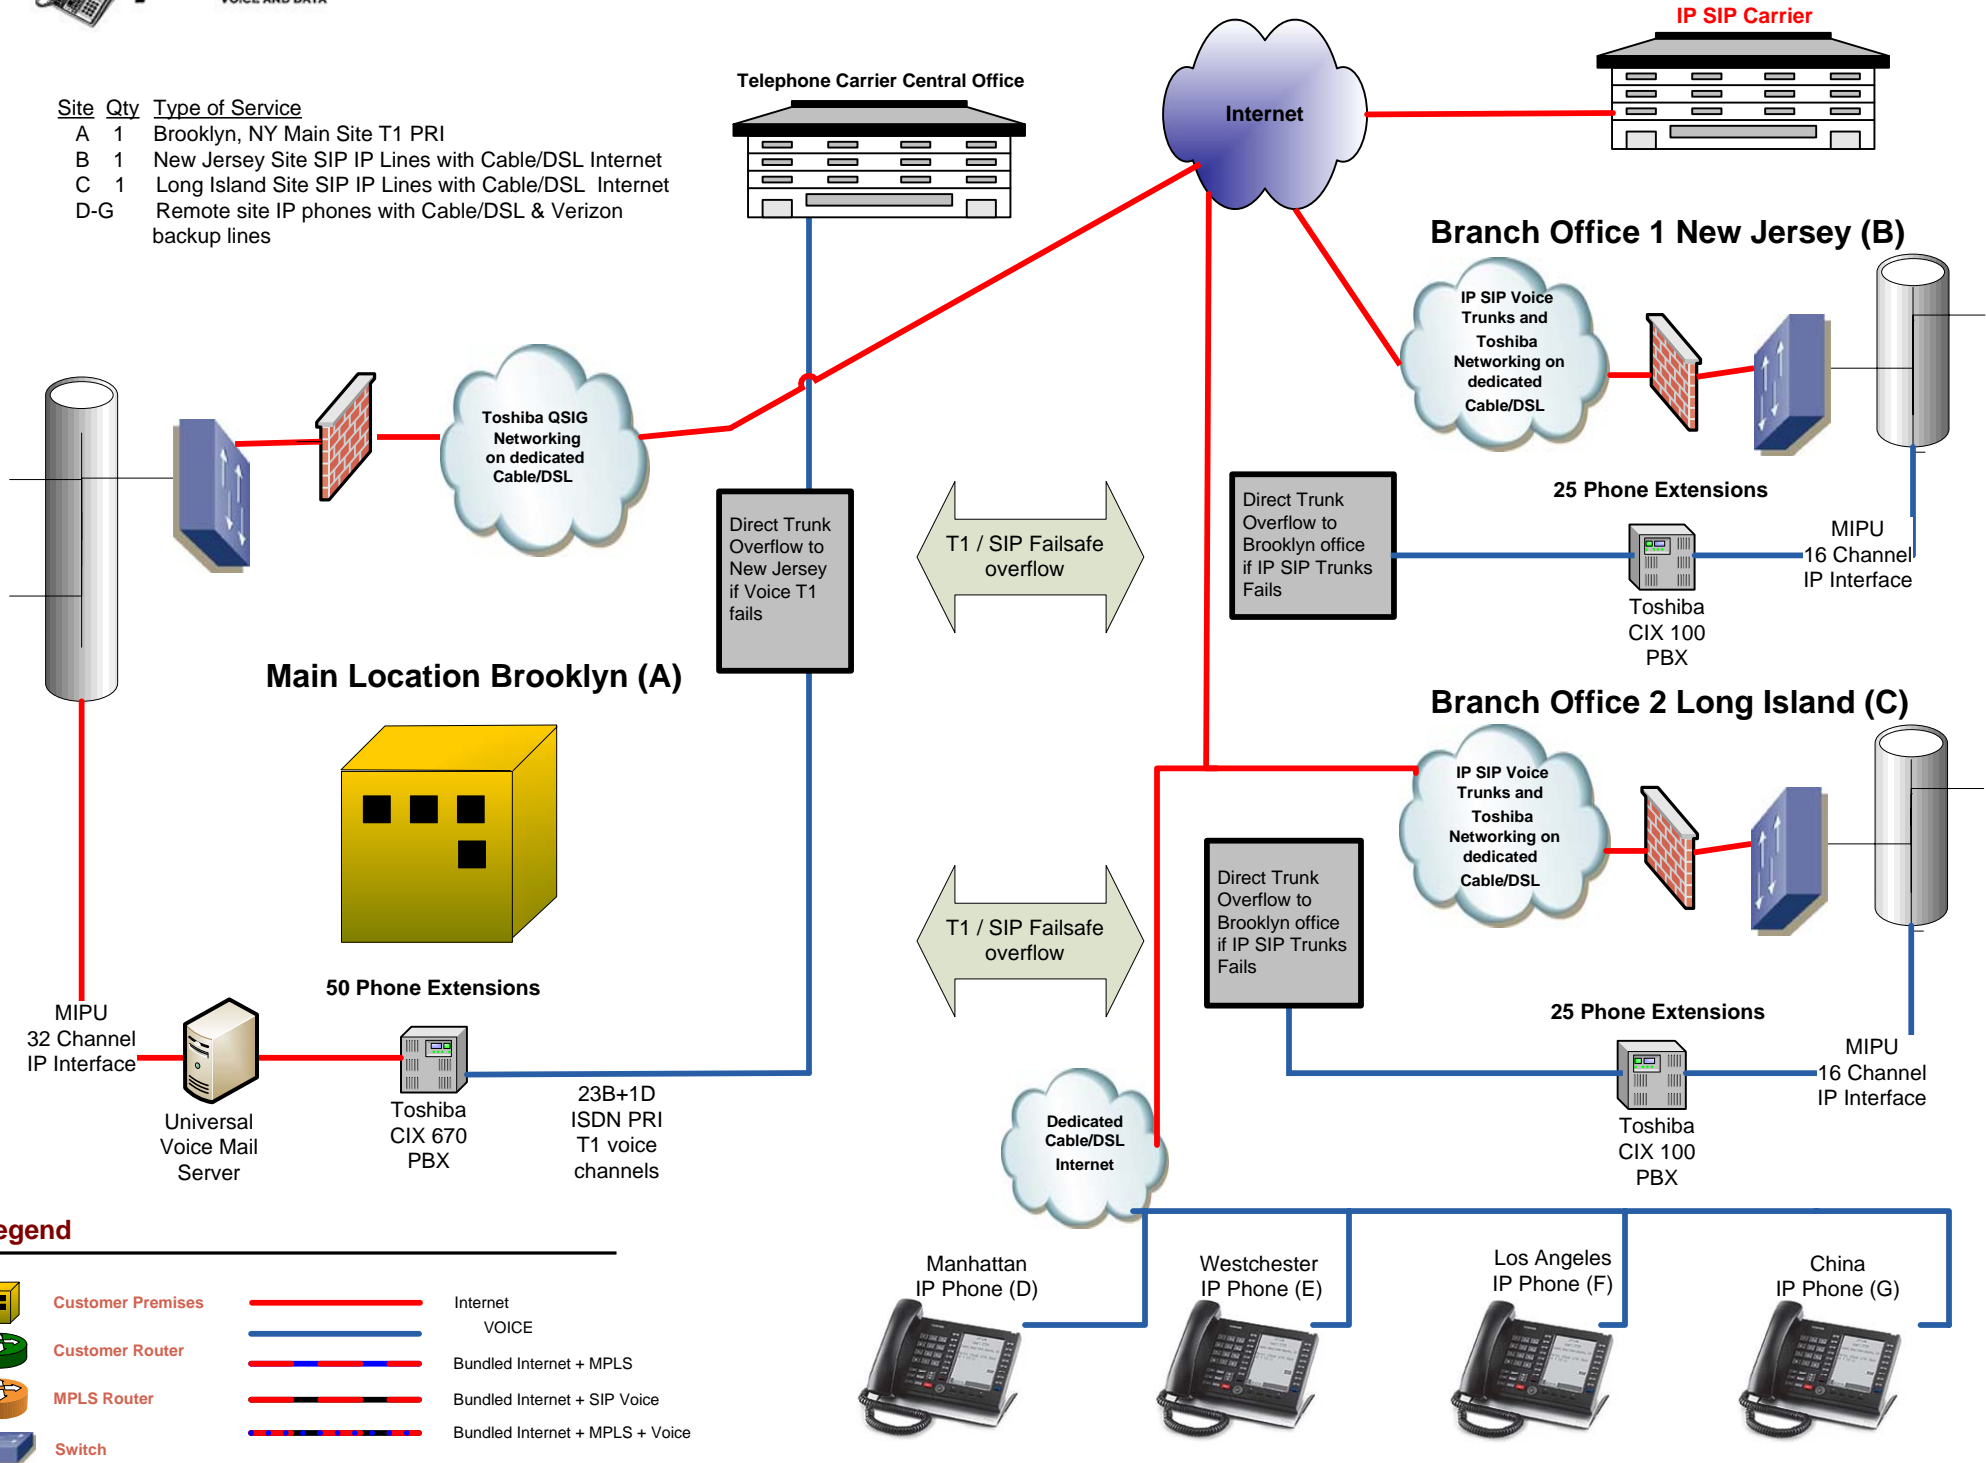

Site	Qty	Type of Service
A	1	Brooklyn, NY Main Site T1 PRI
B	1	New Jersey Site SIP IP Lines with Cable/DSL Internet
C	1	Long Island Site SIP IP Lines with Cable/DSL Internet
D-G		Remote site IP phones with Cable/DSL & Verizon backup lines

Legend

	Customer Premises		Internet
	Customer Router		VOICE
	MPLS Router		Bundled Internet + MPLS
	Switch		Bundled Internet + SIP Voice
			Bundled Internet + MPLS + Voice